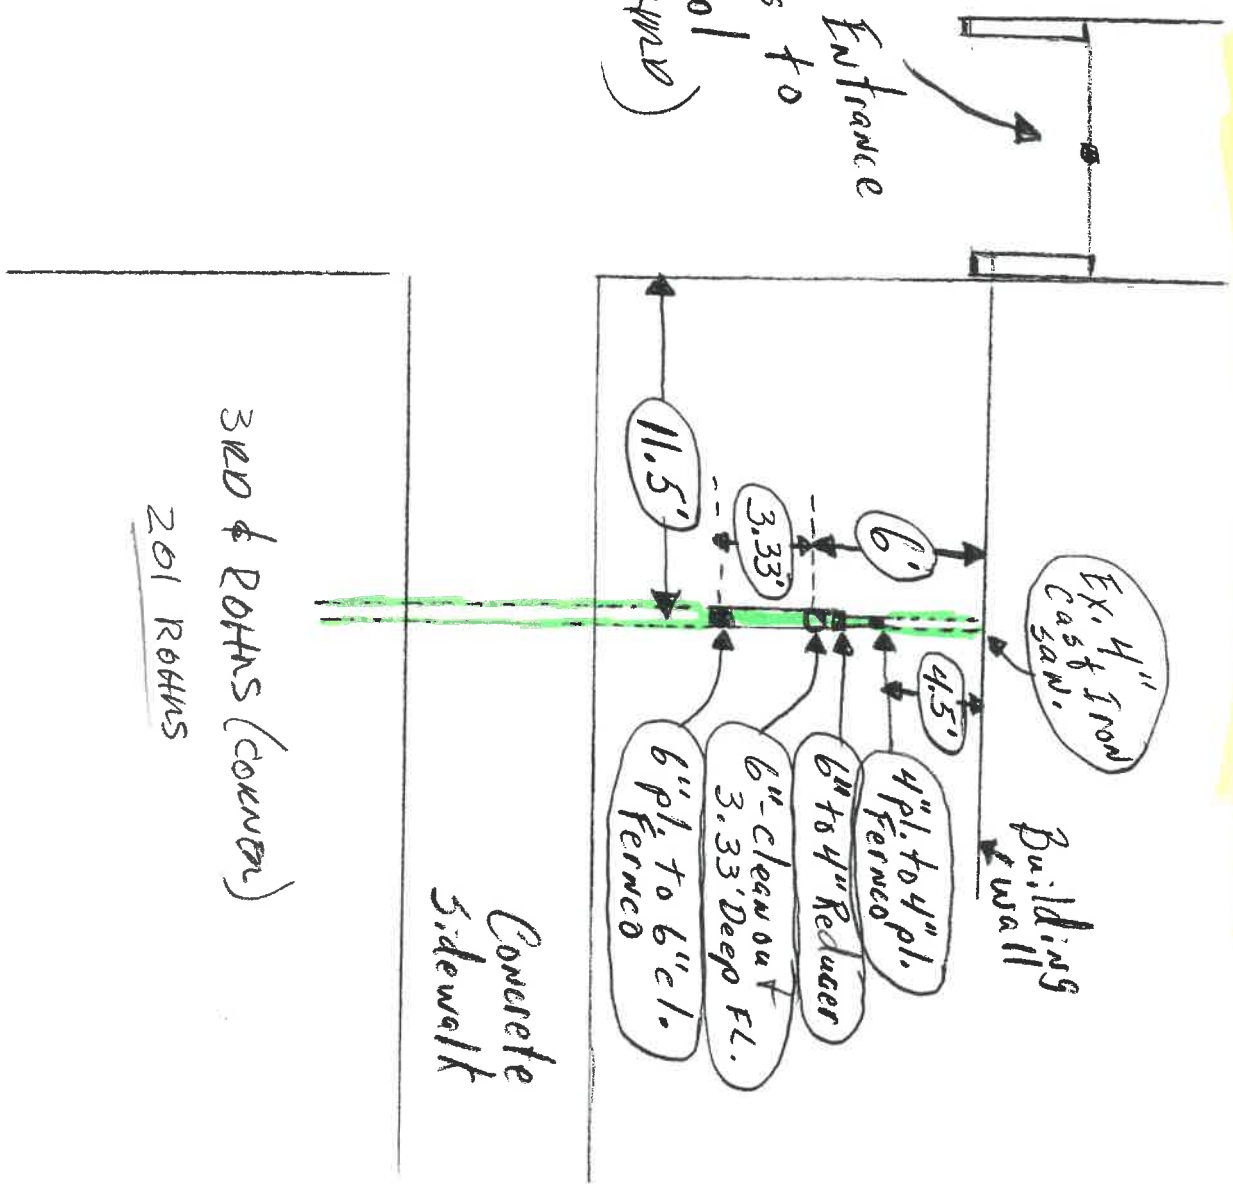

C.D. Brillhart School

Date Installed: 4-17-07

Installed by: Fressler's

Inspected by: Rex Moll

201 RORS

Main Entrance
Doors to
School

C.D. Brillhart School

Date Installed: 4-17-07
Installed by: Tresseler's
Inspected by: Rex Moll

Main Entrance
Doors to
School

C.D. Brillhart School

Date Installed: 4-17-07
 Installed by: Fressler's
 Inspected by: Rex Moll

- NO SAN IMPROVEMENTS TO THE INST
- BUILDING SHOWS APPROPRIATE APPEARANCE TO THE NEIGHBORHOOD.

Main Entrance
 Doors to
 School
 (TO TRAMP)

3RD & 20THS (corner)
 201 ROTHUS