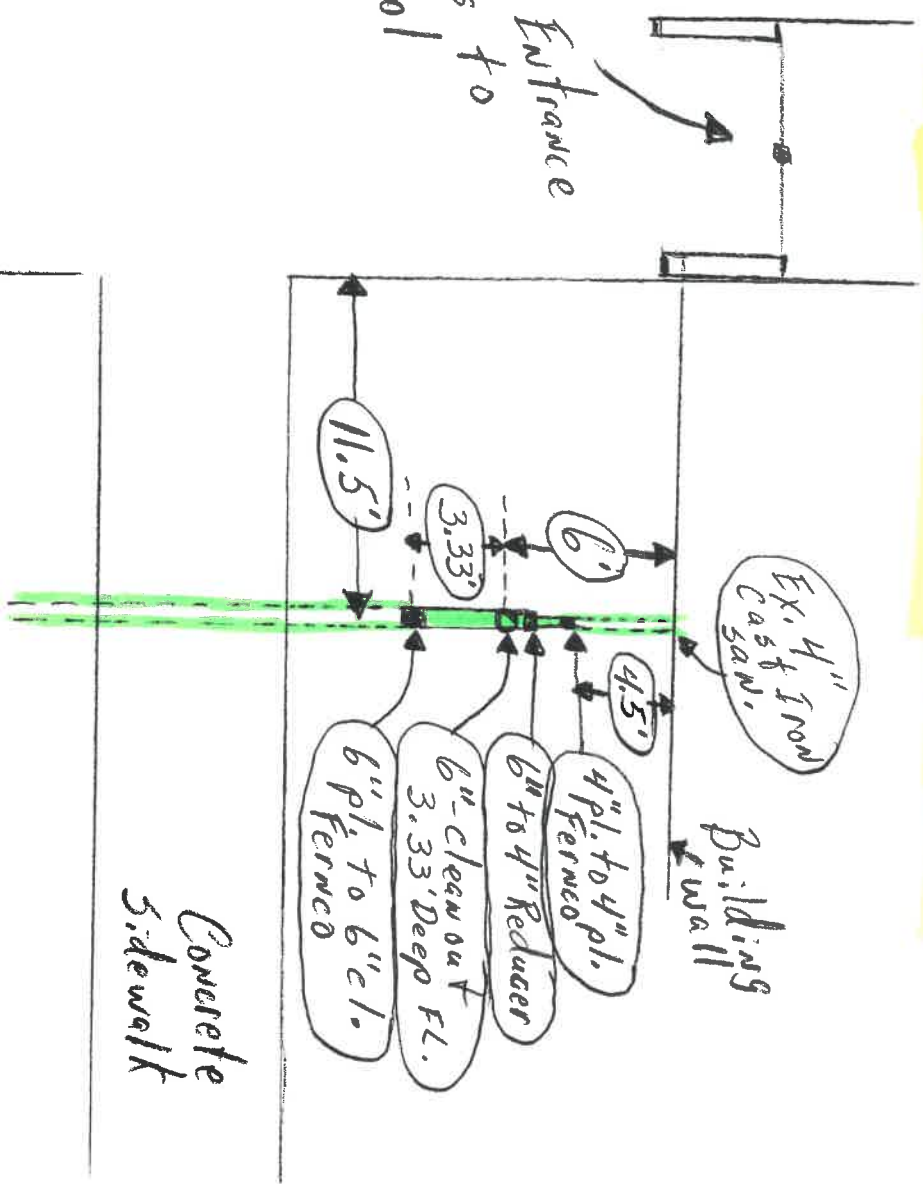

C.D. Brillhart School

Date Installed: 4-17-07

Installed by: Fressler's

Inspected by: Rex Moll

201 RORS

Main Entrance
Doors to
School

C.D. Brillhart School

Date Installed: 4-17-07
Installed by: Tresseler's
Inspected by: Rex Moll

Main Entrance
Doors to
School

C.D. Brillhart School

Date Installed: 4-17-07
 Installed by: Fressler's
 Inspected by: Rex Moll

- NO SAN IMPROVEMENTS TO THE INST
- BUILDING SHOWS APPROPRIATE APPEARANCE TO THE NEIGHBORHOOD.

Main Entrance
 Doors to
 School
 (TO TRAMP)

3RD & 20THS (corner)
 201 ROTHUS